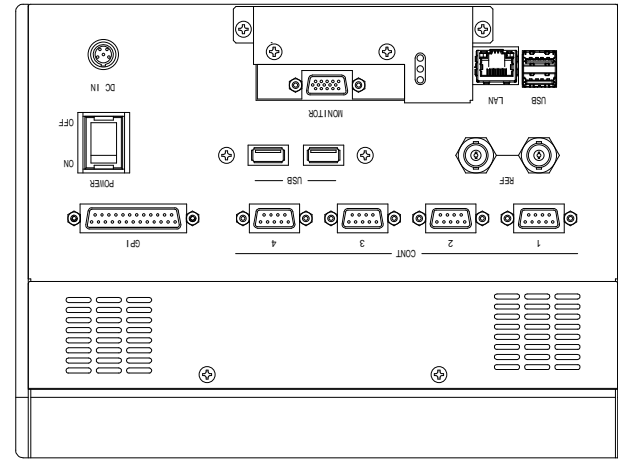

MUSASHI

A矢视图

DRAWN BY	PLANNED BY	CHECKED BY	APPROVED BY	SCALE

MDC-3000
外觀図