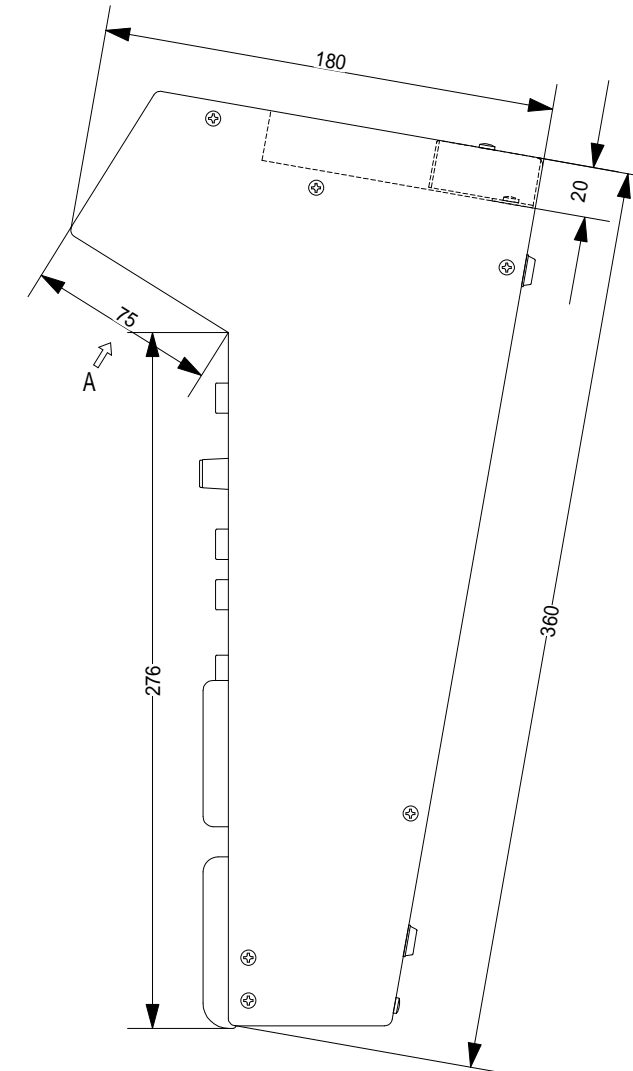

MUSASHI

A矢视图

DRAWN BY	PLANNED BY	CHECKED BY	APPROVED BY	SCALE

MDC-3000
外觀図