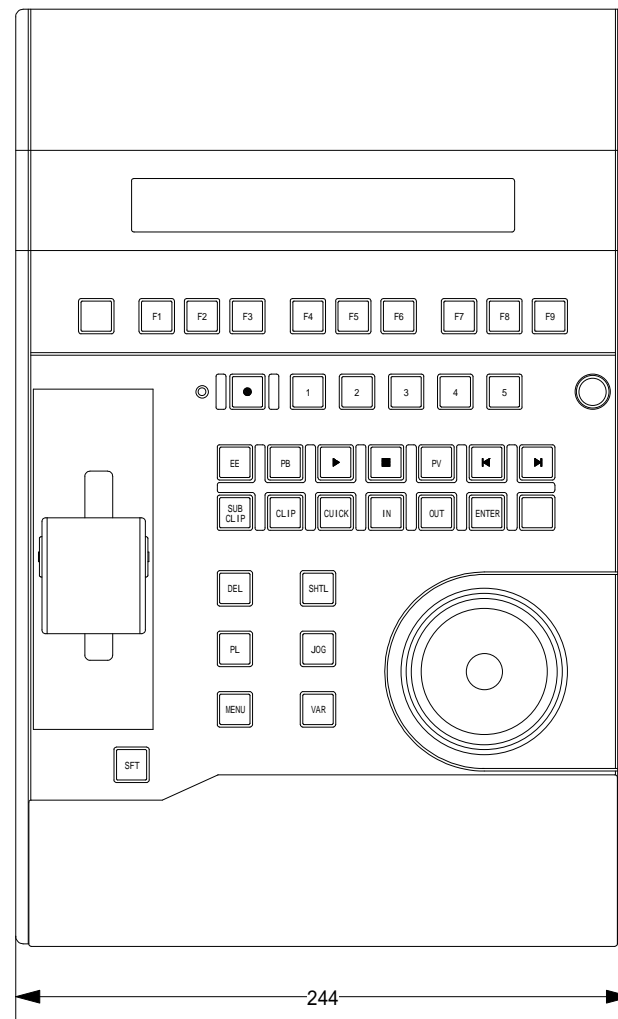

MUSASHI

A矢视图

DRAWN BY	PLANNED BY	CHECKED BY	APPROVED BY	SCALE

MDC-3000
外觀図